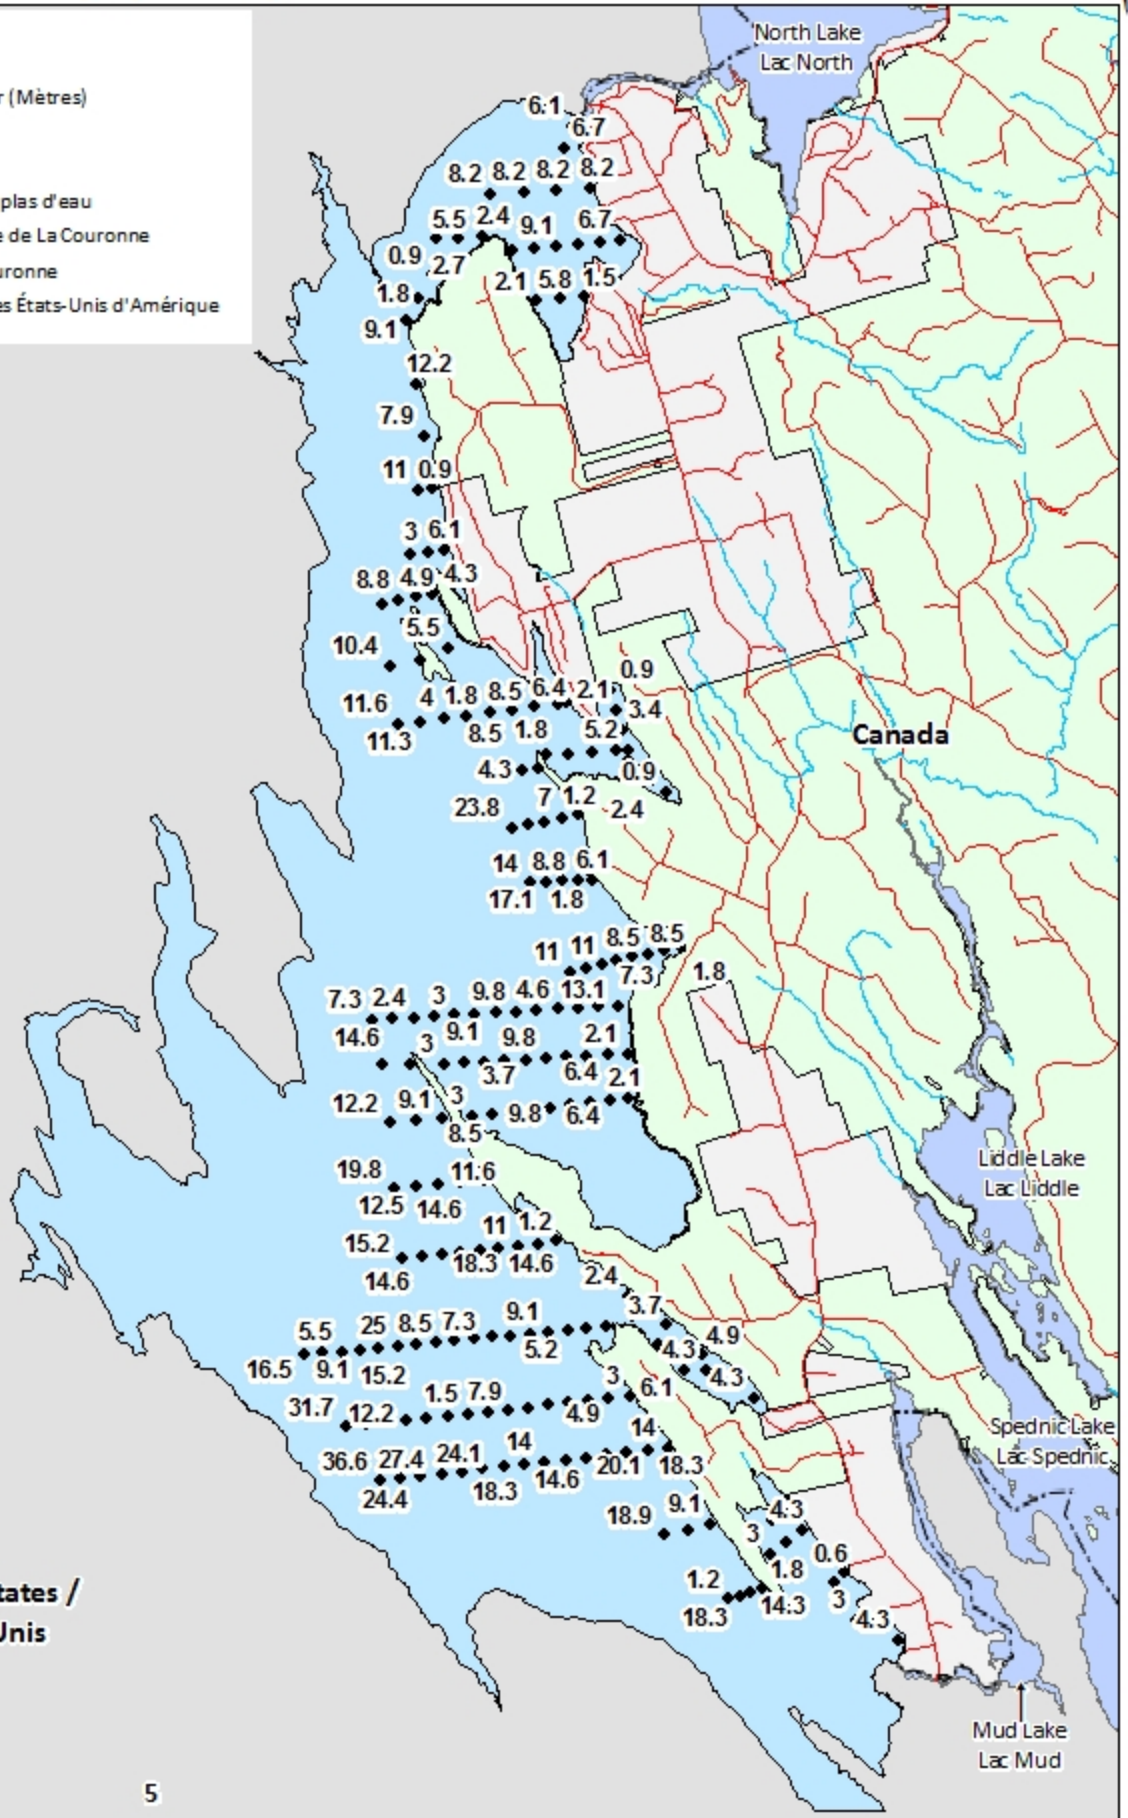

Grand Lake (East) / Lac Grand (Est)

Depth Readings (Metres) / Indications de Profondeur (Mètres)

Legend / Légende

- Depth (Metres) / Profondeur (Mètres)
- ~ Watercourse / Cours d'Eau
- Road / Route
- Other Waterbodies / Autres plas d'eau
- Non-Crown Land / Non Terre de La Couronne
- Crown Land / Terre de la Couronne
- United States of America / Les États-Unis d'Amérique

United States /
États Unis